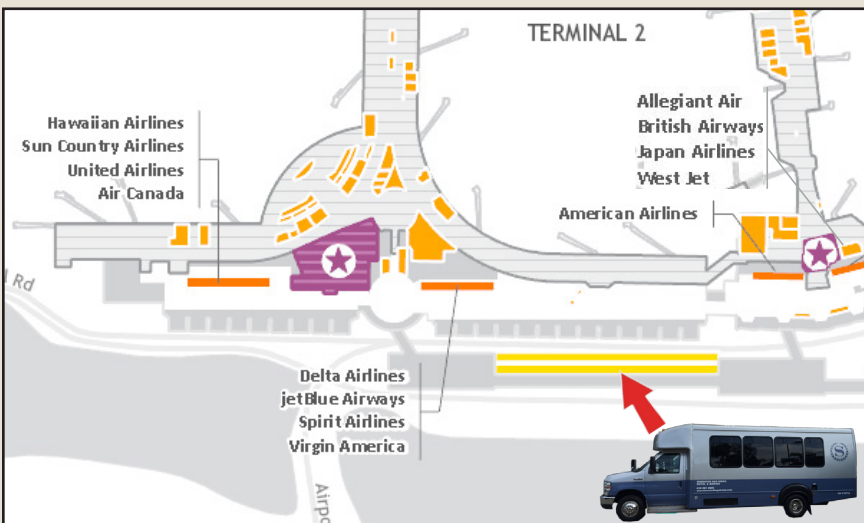

SHERATON
San Diego Hotel & Marina

Shuttle Information

Our airport shuttle runs between both towers (Marina Tower & Bay Tower) and the airport approximately every 20-25 minutes from 4:45 AM to 12:00 AM. Our shuttles are marked with a Sheraton San Diego Hotel & Marina logo. Please feel free to contact us at 619 291 2900 for an estimated time of arrival for the shuttle.

Terminal 1:

Cross the Sky Bridge, then walk back towards the airport. The shuttle stop is on the third island on the left, marked “Hotel Courtesy Shuttles”

Terminal 2:

From baggage claim, cross the street, then go to the second island. Walk left to signage marked “Hotel Courtesy Shuttles”