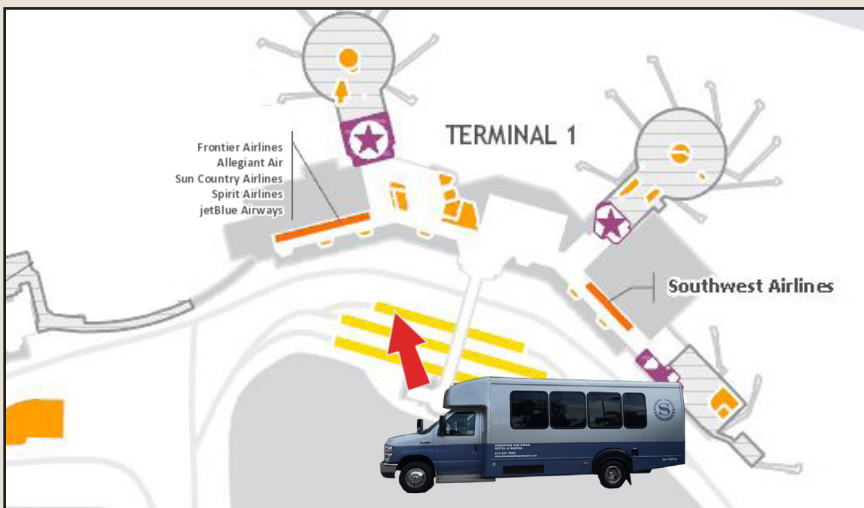

SHERATON
San Diego Hotel & Marina

Shuttle Information

Our airport shuttle runs between both towers (Marina Tower & Bay Tower) and the airport approximately every 20-25 minutes from 4:45 AM to 12:00 AM. Our shuttles are marked with a Sheraton San Diego Hotel & Marina logo. Please feel free to contact us at 619 291 2900 for an estimated time of arrival for the shuttle.

Terminal 1:

Cross the Sky Bridge, then walk back towards the airport. The shuttle stop is on the third island on the left, marked “Hotel Courtesy Shuttles”

Terminal 2:

From baggage claim, cross the street, then go to the second island. Walk left to signage marked “Hotel Courtesy Shuttles”